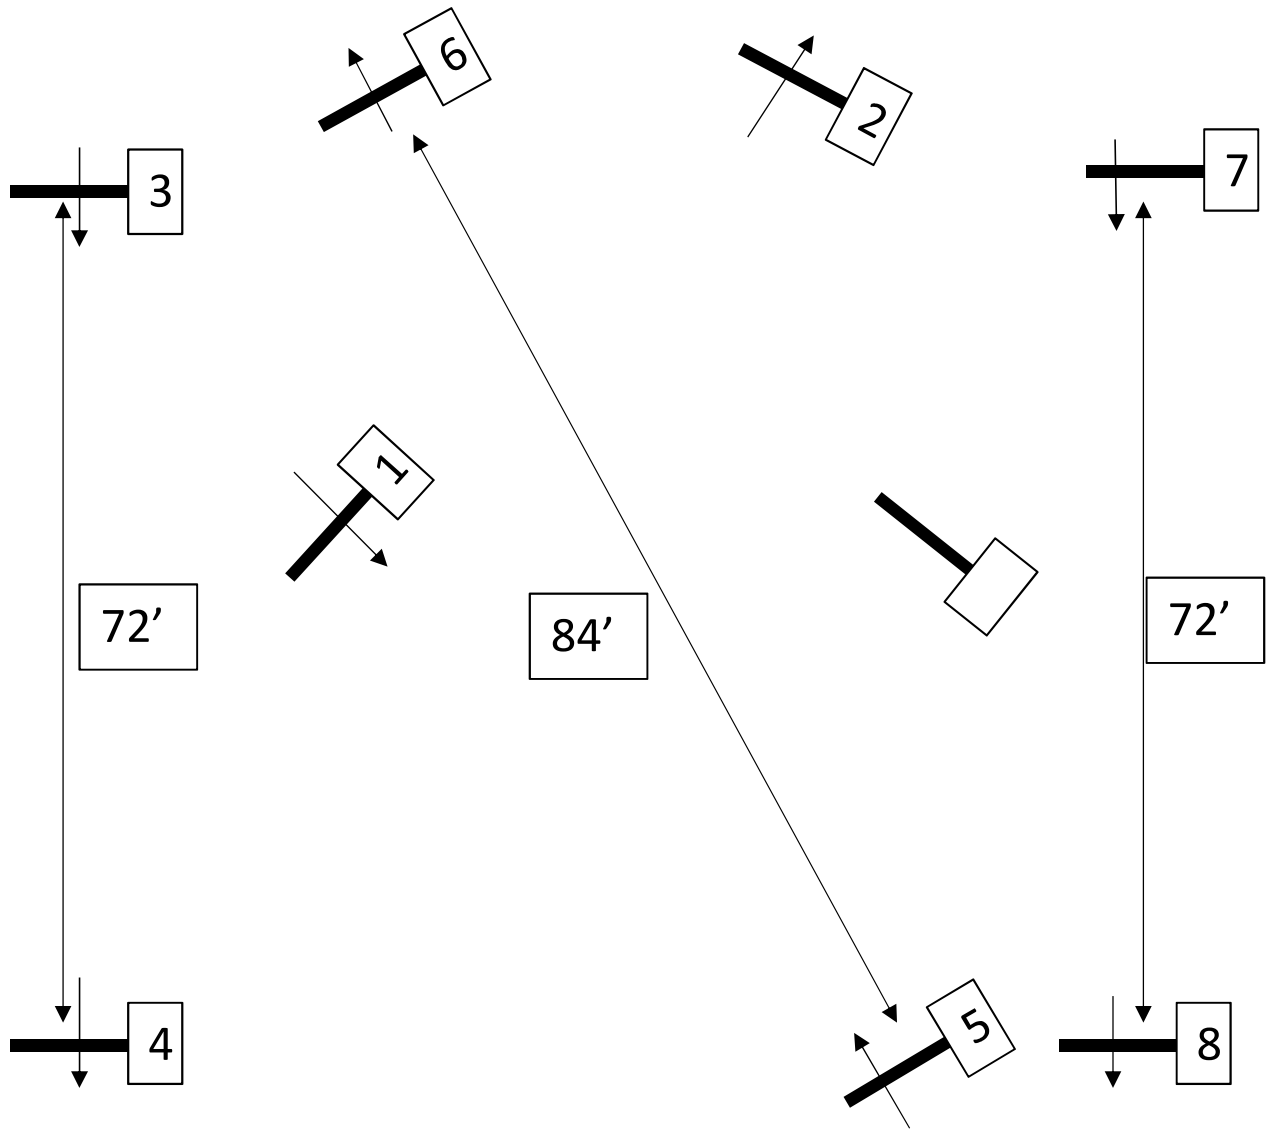

Class: 230 Warm Up  
Classes: 233, 243, 253

Classes: 234, 244, 254

Classes: 235, 245, 255

# Classes: 260 Hunter Derby

Classes: 114,124,134

Classes: 153,163,173

Classes: 155,165,175

Classes: 154,164,174

Classes: 156,166,176

# Classes: 312,314,316

1-4 Power jumps (must jump Clear)  
5-8 Speed Jumps, Timer starts over jump 5.

Classes: 317,319

Jump Off:

- 1
- 3AB
- 4
- 6