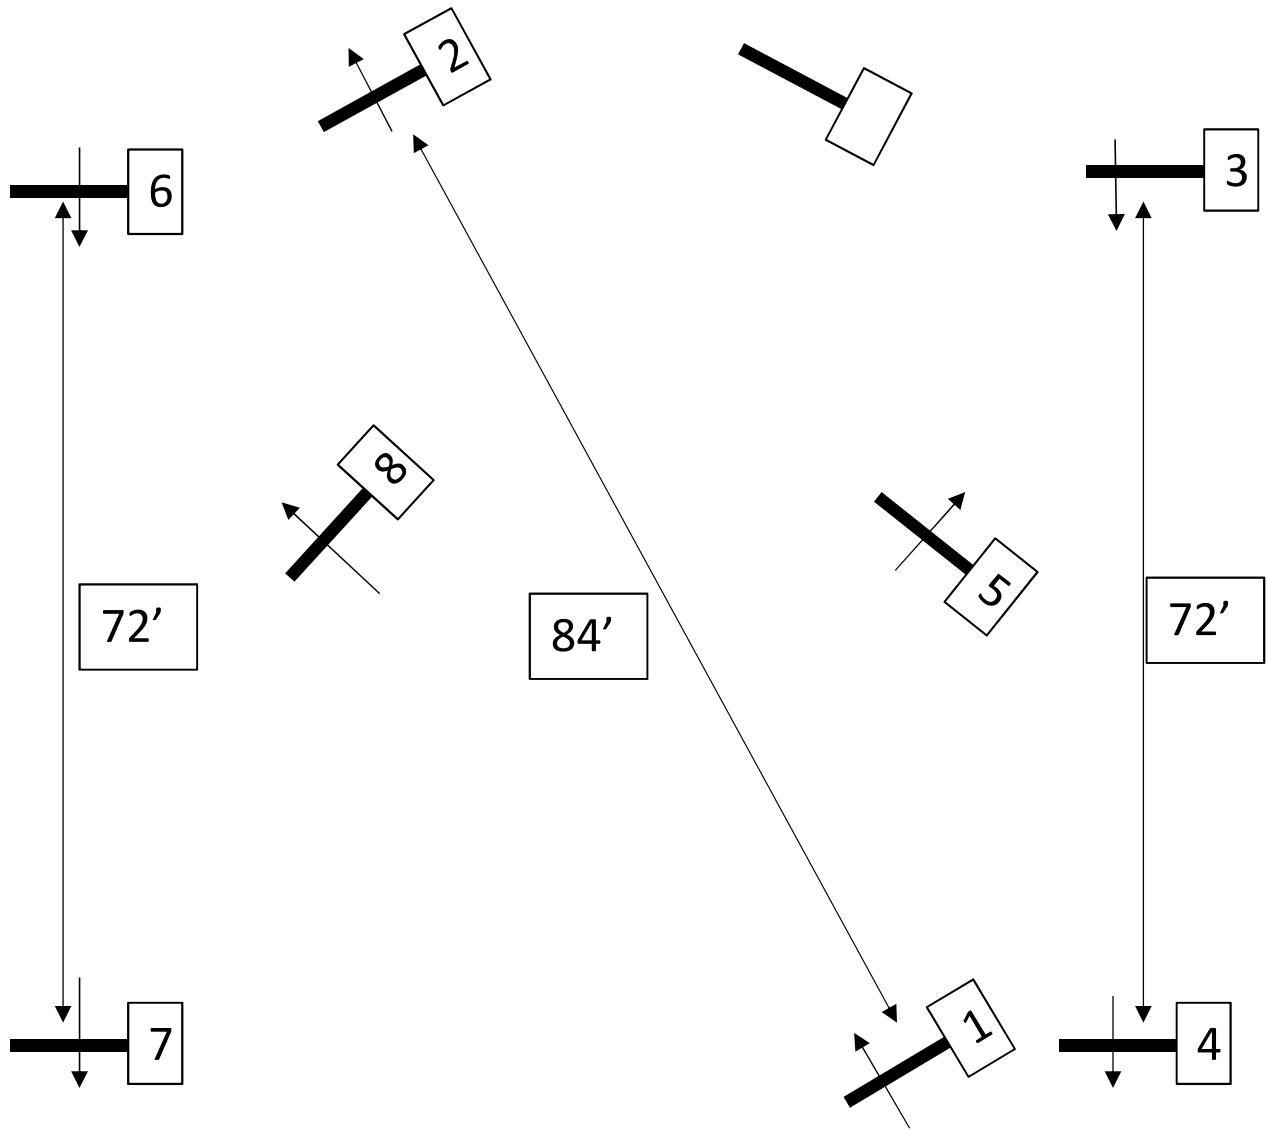

Class: 230 Warm Up  
Classes: 233, 243, 253

Classes: 234, 244, 254

Classes: 235, 245, 255

# Classes: 260 Hunter Derby

Classes: 114,124,134

Classes: 153,163,173

Classes: 155,165,175

Classes: 154,164,174

Classes: 156,166,176

# Classes: 312,314,316

1-4 Power jumps (must jump Clear)  
5-8 Speed Jumps, Timer starts over jump 5.

Classes: 317,319

Jump Off:

- 1
- 3AB
- 4
- 6