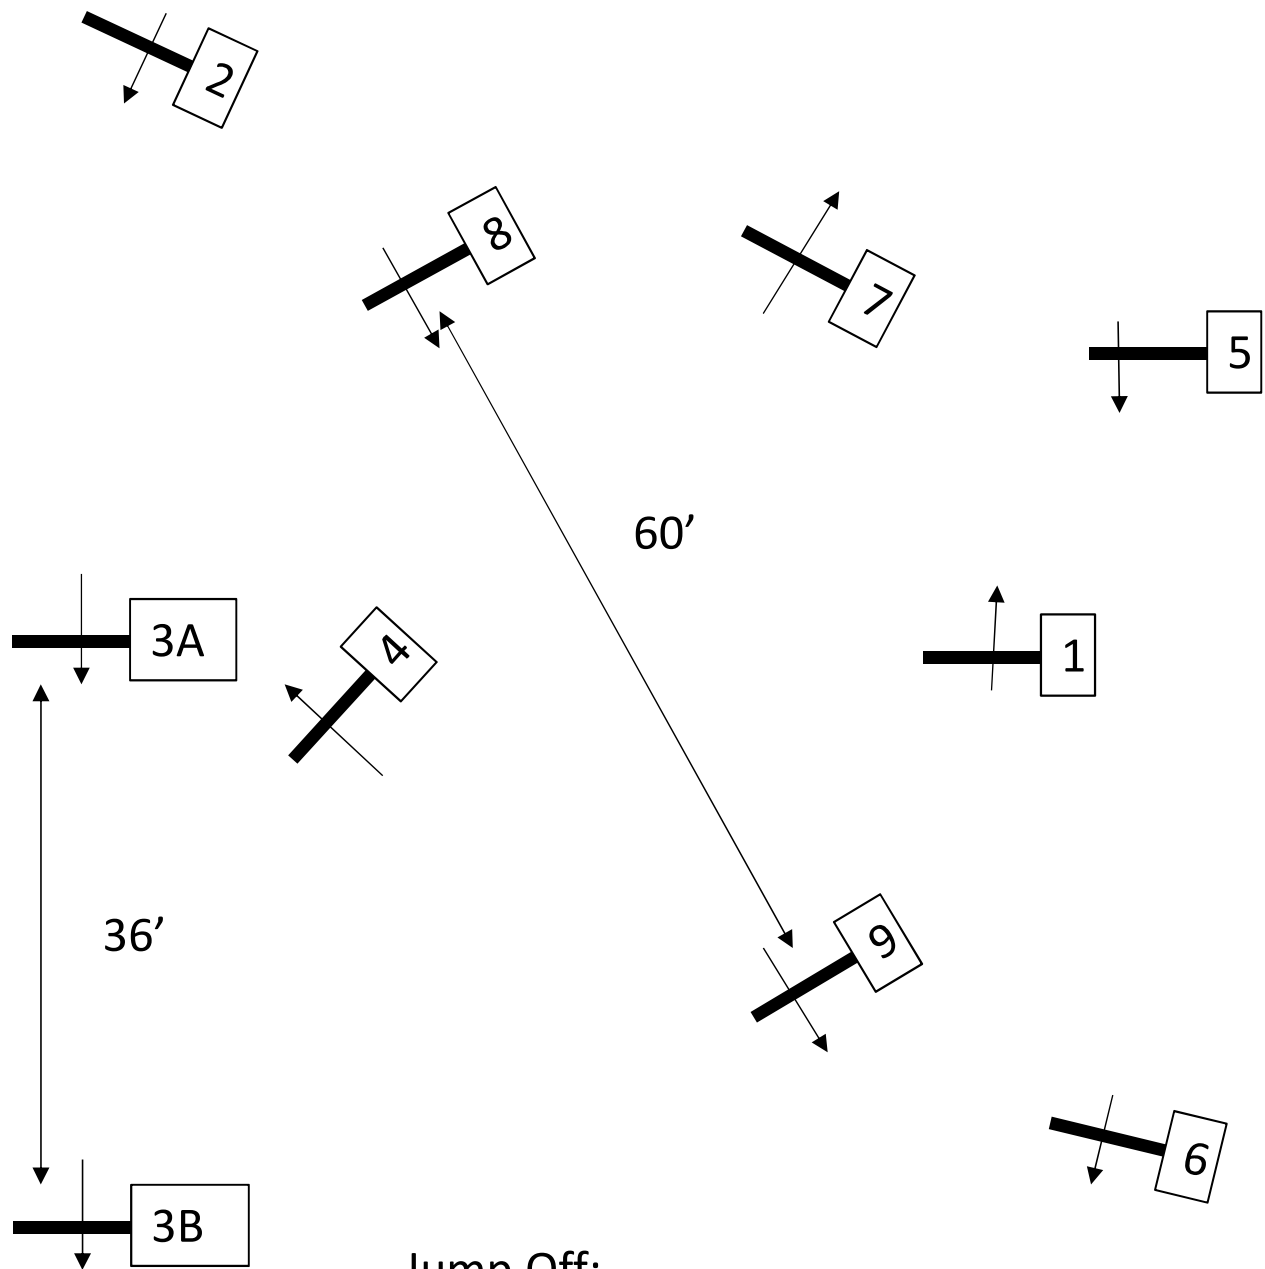

# Classes: 260 Hunter Derby

Classes: 114,124,134

Classes: 153,163,173

Classes: 155,165,175

Classes: 154,164,174

Classes: 156,166,176

# Classes: 310,313,315

Jump Off:

- 4
- 5
- 6
- 7

# Classes: 312,314,316

1-4 Power jumps (must jump Clear)  
5-8 Speed Jumps, Timer starts over jump 5.

Classes: 317,319

Jump Off:

- 1
- 3AB
- 4
- 6