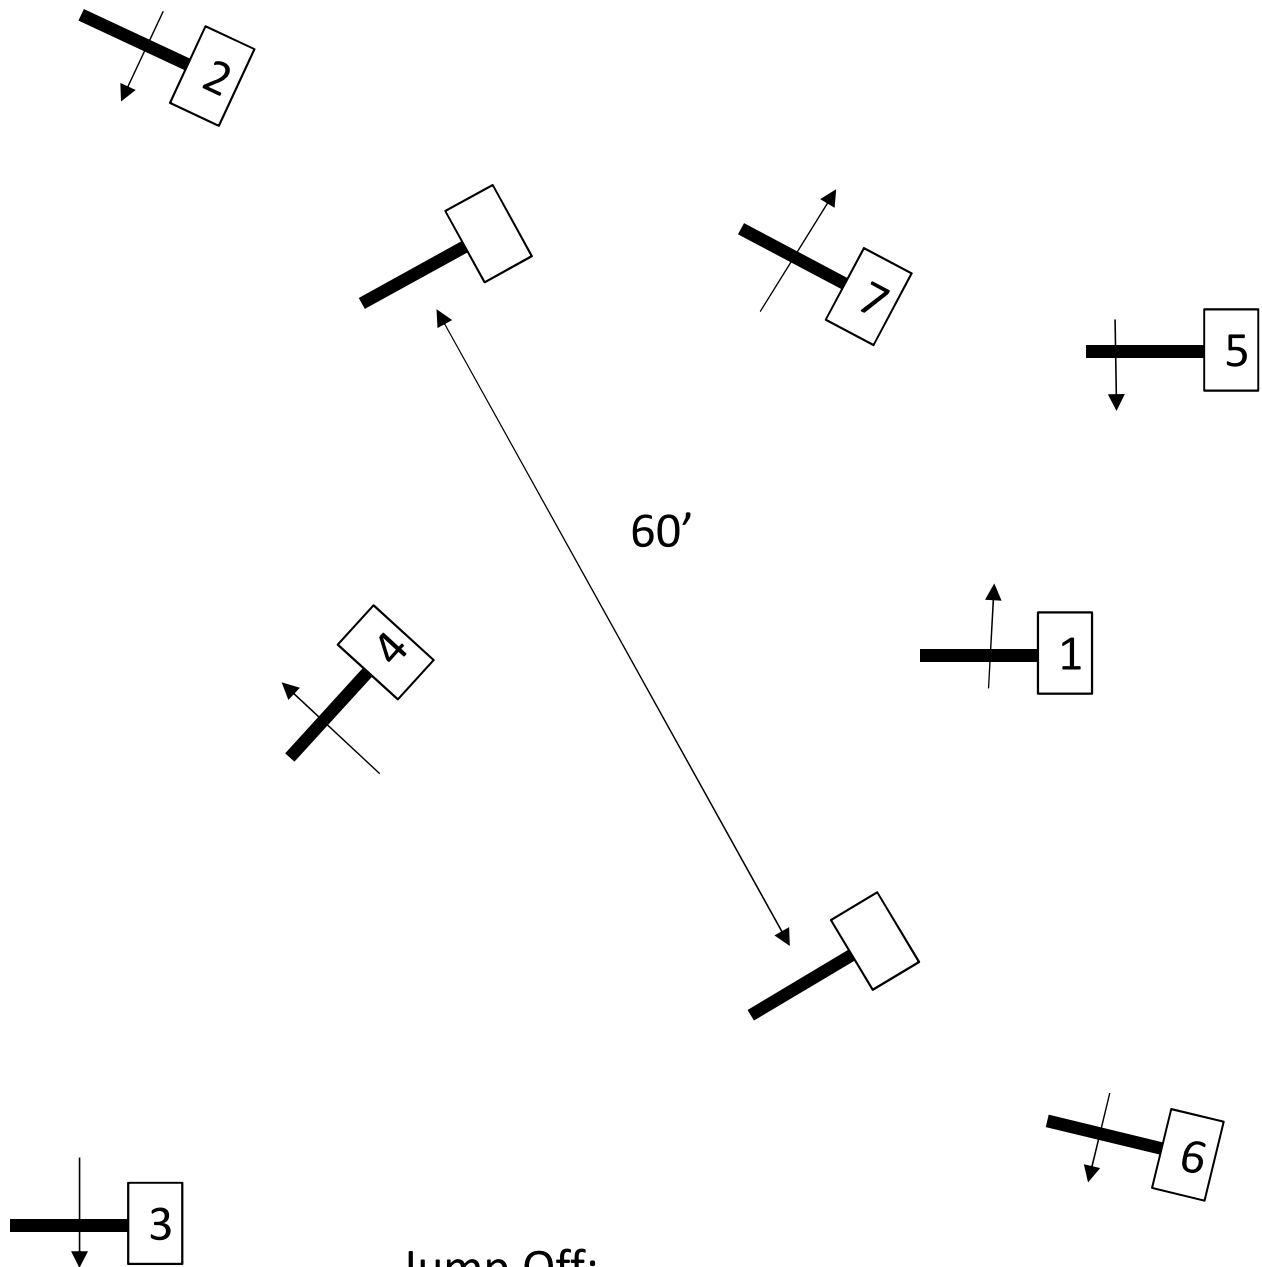

Classes: 310,313,315

Jump Off:

- 4
- 5
- 6
- 7