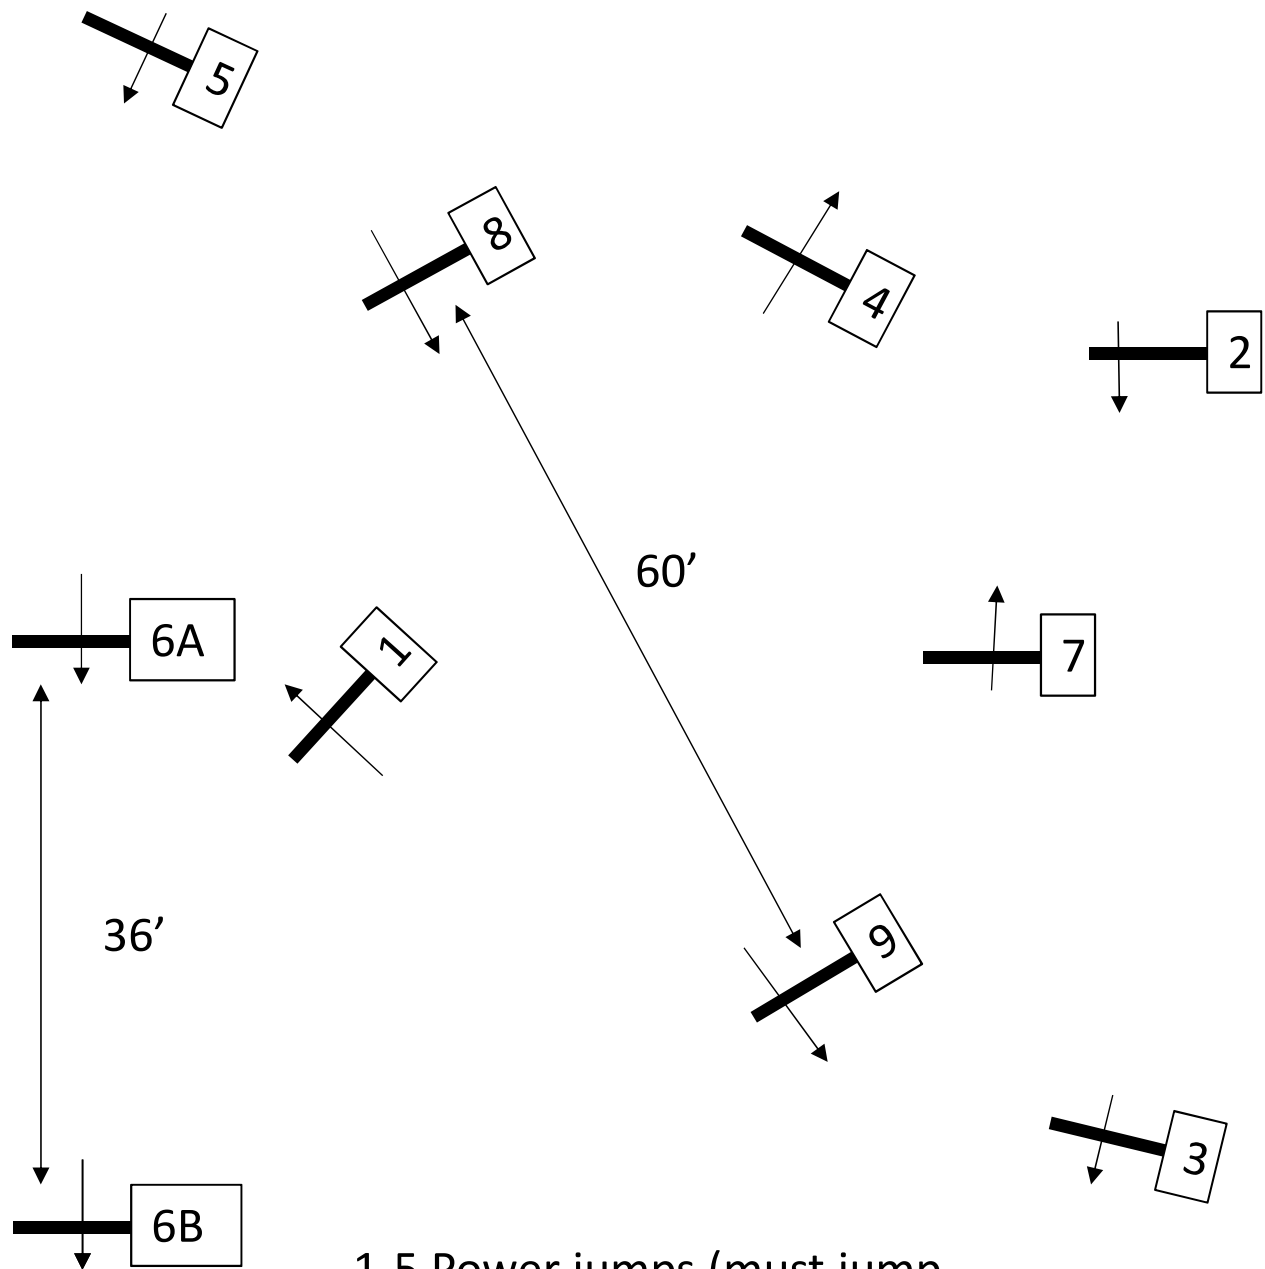

Classes: 318,320

1-5 Power jumps (must jump Clear)
6AB-9 Speed Jumps, Timer starts over jump 6.