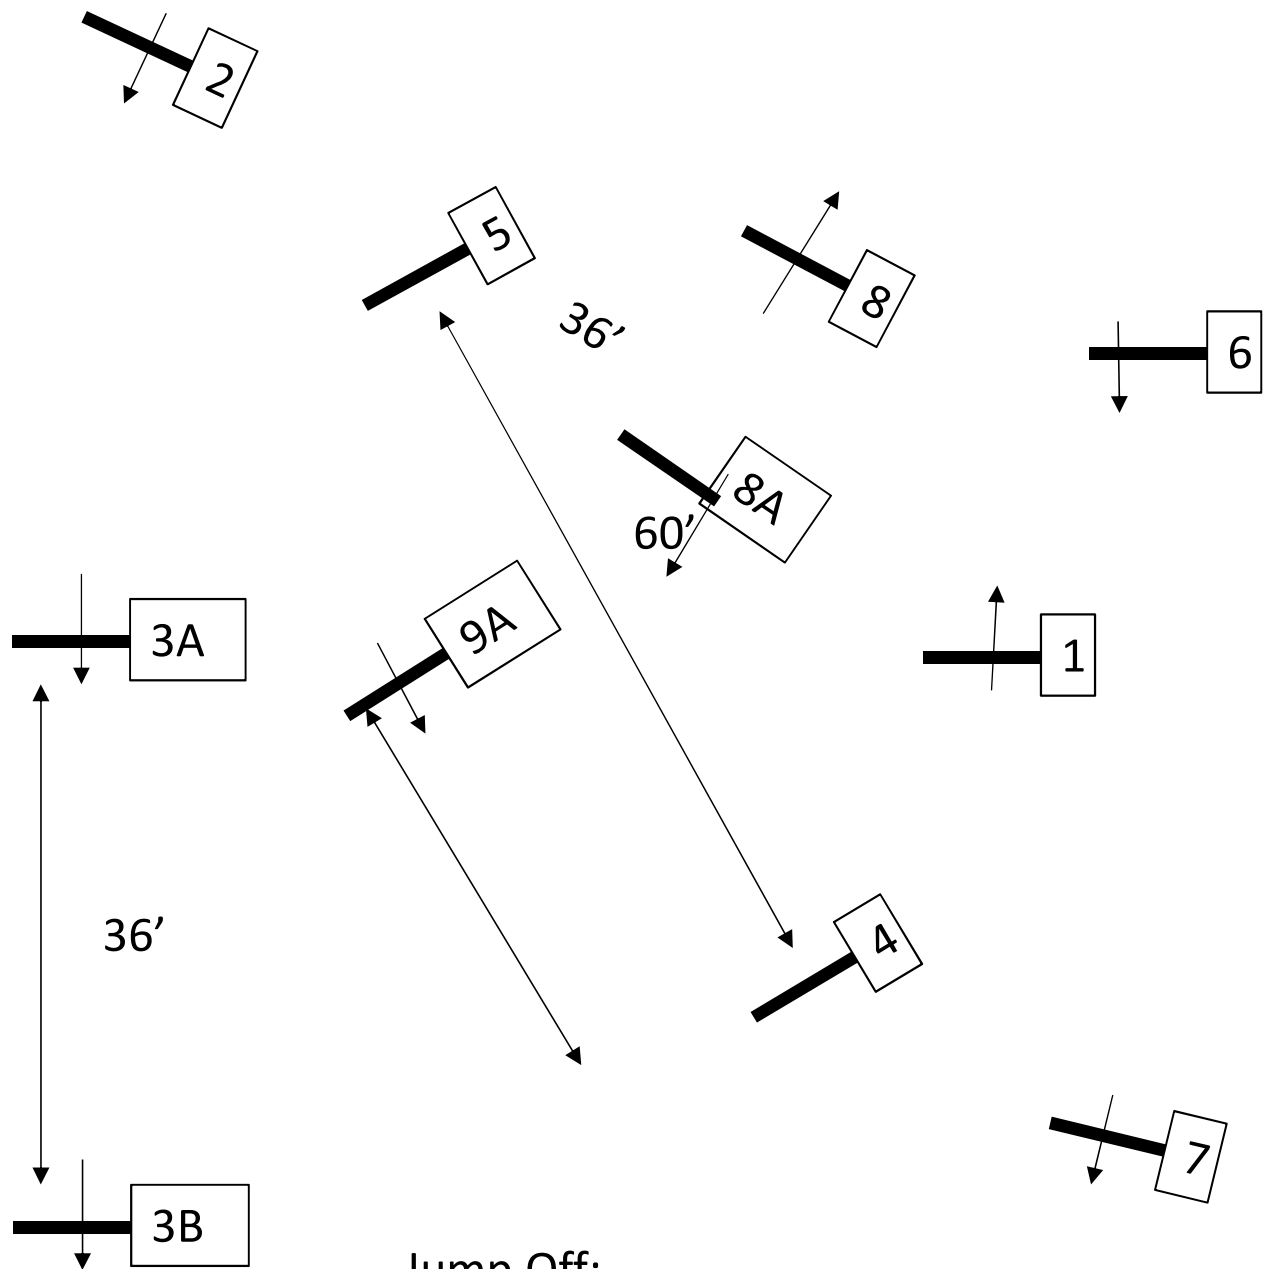

Classes: 321

Jump Off:

- 1
- 3AB
- 4
- 8
- 2