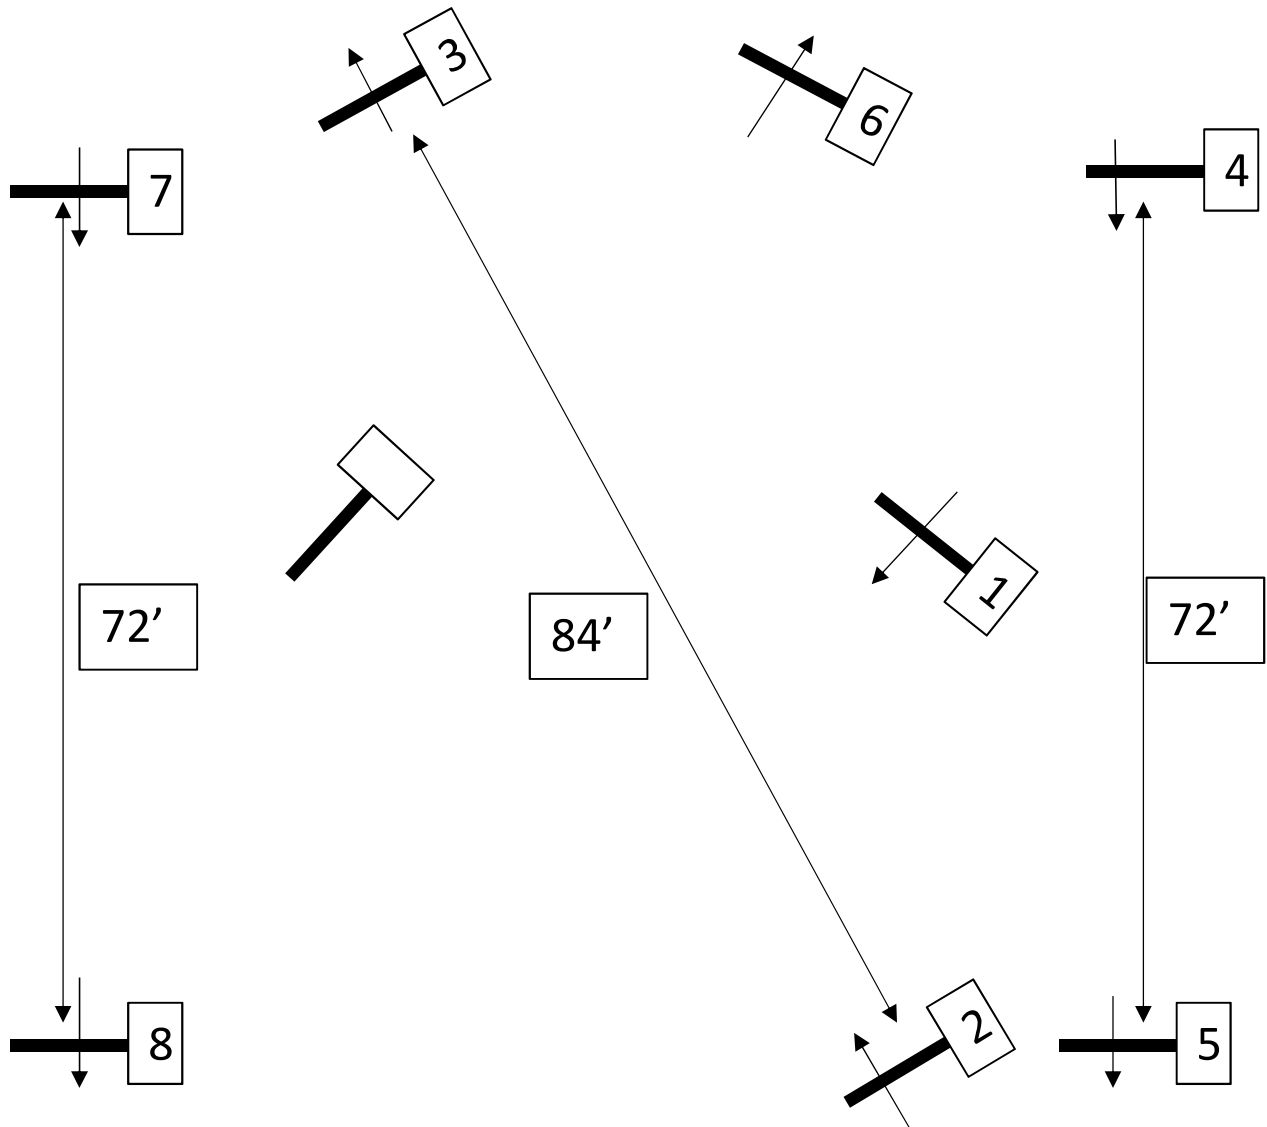

Class: 230 Warm Up  
Classes: 233, 243, 253

Classes: 234, 244, 254

Classes: 235, 245, 255

# Classes: 260 Hunter Derby

Classes: 114,124,134

Classes: 153,163,173

Classes: 155,165,175

Classes: 154,164,174

Classes: 156,166,176

# Classes: 312,314,316

1-4 Power jumps (must jump Clear)  
5-8 Speed Jumps, Timer starts over jump 5.

Classes: 317,319

Jump Off:

- 1
- 3AB
- 4
- 6

# Classes: 318,320

1-5 Power jumps (must jump Clear)  
6AB-9 Speed Jumps, Timer starts over jump 6.